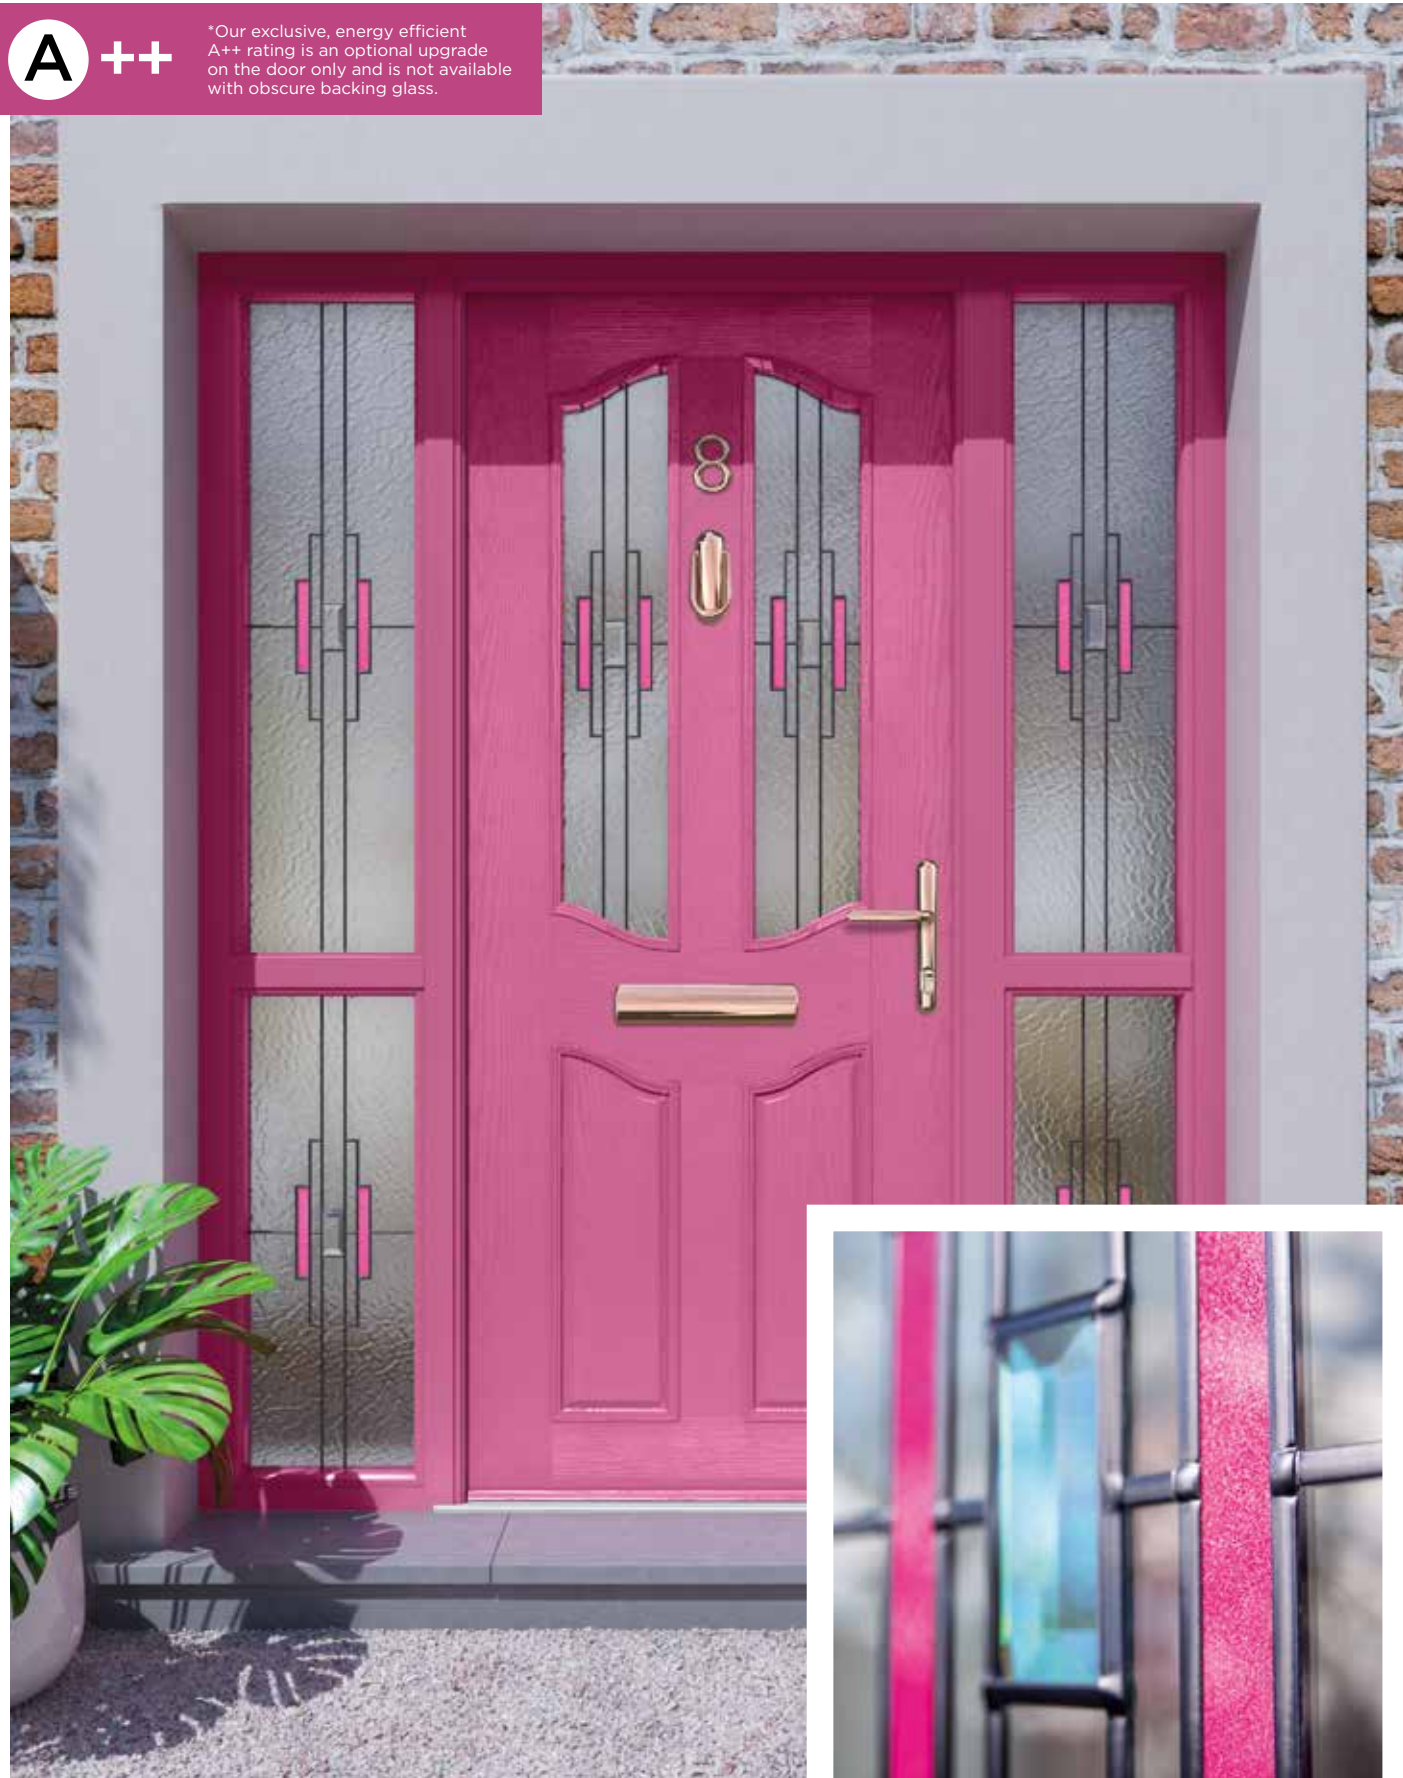

A++

*Our exclusive, energy efficient A++ rating is an optional upgrade on the door only and is not available with obscure backing glass.

Furniture Shown: Sweet Handle, Sweet Knocker, Sweet Letterplate, Sweet Numeral all shown in Rose Gold. *Glass design shown with Minster backing glass.