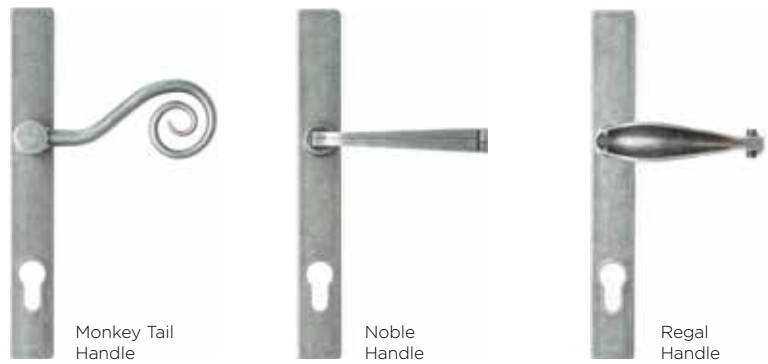

PREMIUM Pewter Door Furniture

Push-in Letterplate