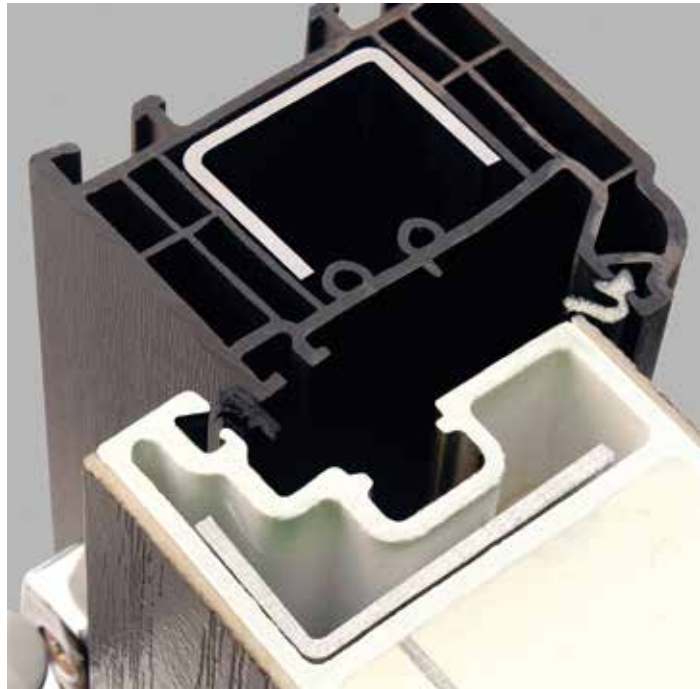

We've got your back.
And your front.

Install an Apeer door and you'll have the weight of our entire design team and security specialists protecting you and your home from intruders. Our doors comfortably exceed all industry standard impact and cut-through tests.

Secured by Design doors must be ordered with laminated glass.