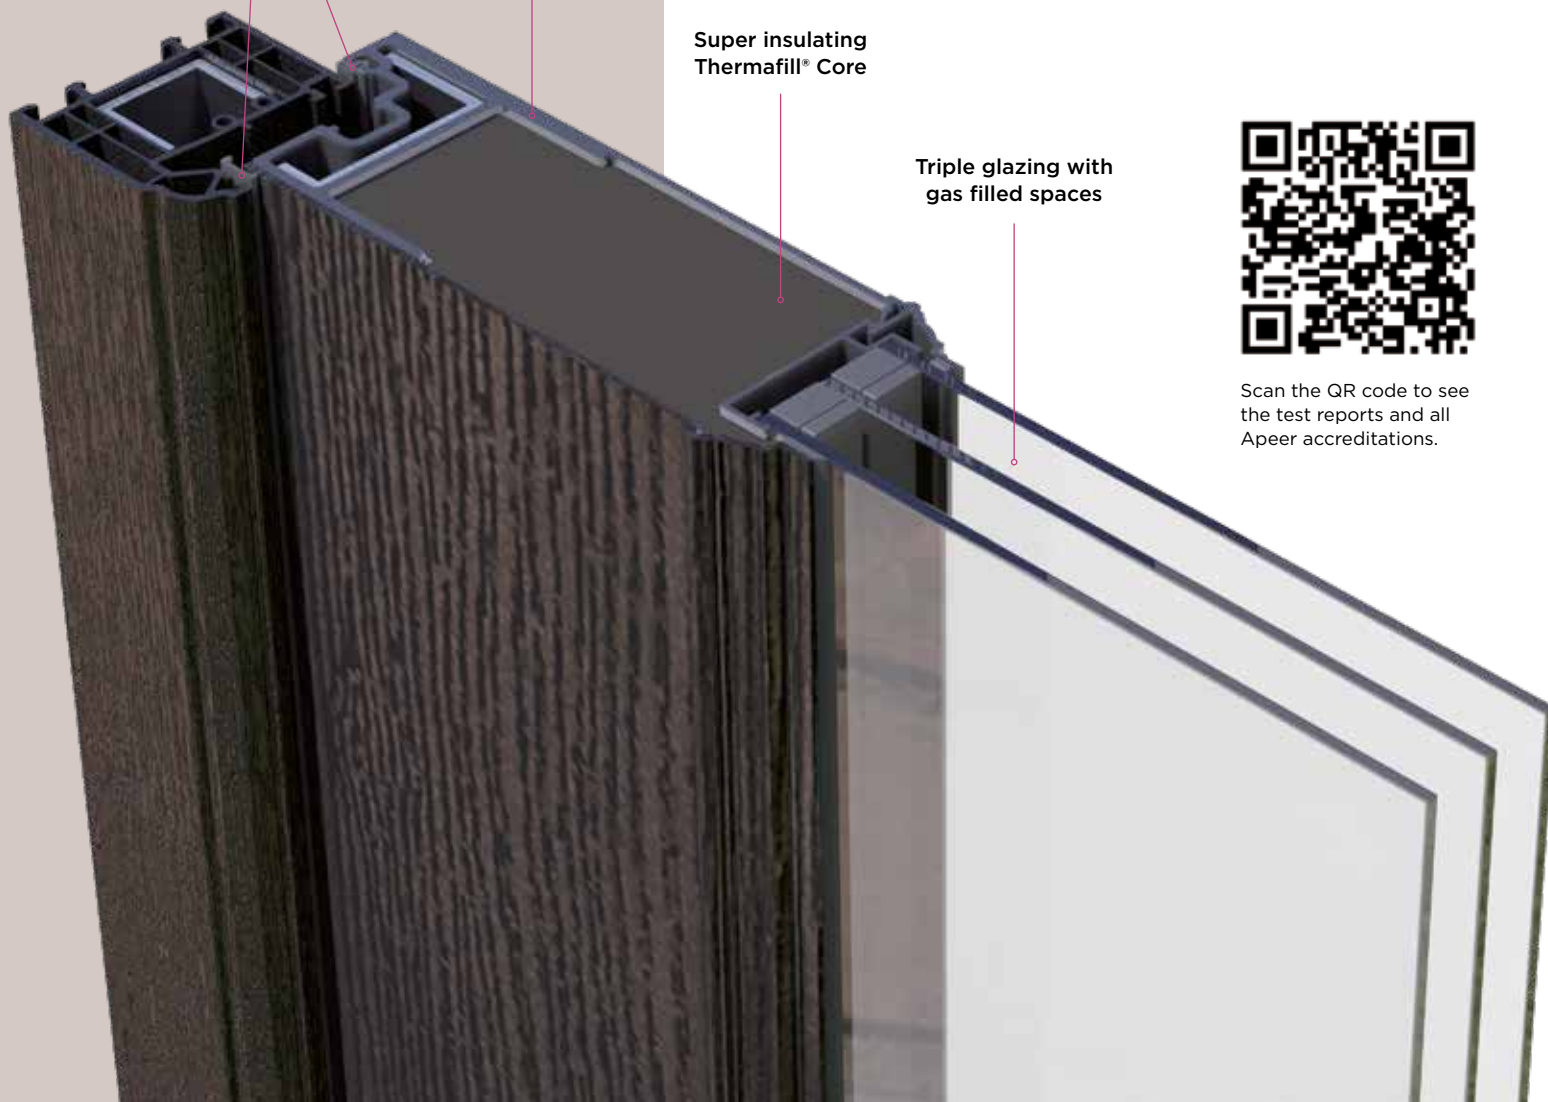

Double sealed rebate creates an internal secondary seal

Door and frame set are 98mm thick

Super insulating Thermafill® Core

Triple glazing with gas filled spaces

Scan the QR code to see the test reports and all Apeer accreditations.