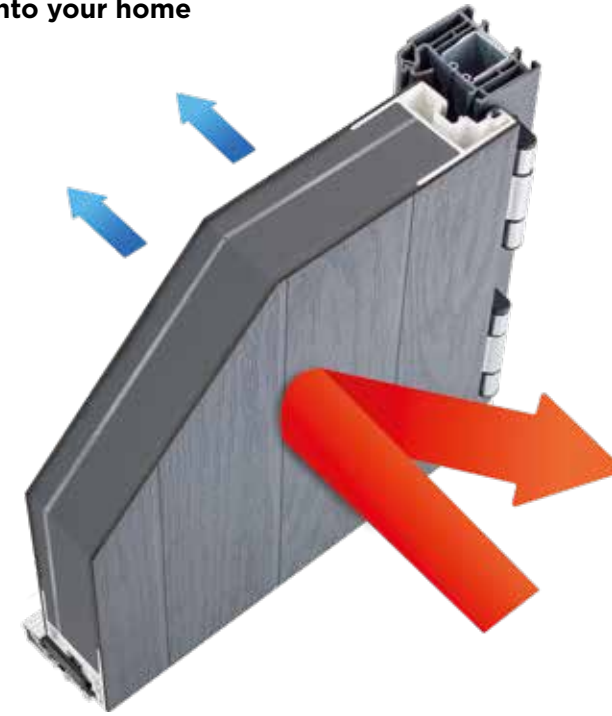

Here's why an Apeer 70mm is nearly **7 times** more thermally resistant than a hollow monocoque door.

In order to demonstrate the superior thermal resistance of Apeer doors compared to our competitors, we engaged the renowned European testing certifier TÜV Rheinland, to conduct rigorous thermal testing. The results unequivocally confirm that all **Apeer 70mm doors** significantly **outperform** alternative options like **hollow monocoque doors** by nearly 7 times.

This substantial enhancement not only ensures a more comfortable and cosy environment but also translates into real savings on your annual heating bills.

Find out more about our Apeer 70mm doors at apeer.co.uk

Apeer 70mm is proven to perform

Heat is reflected back into your home