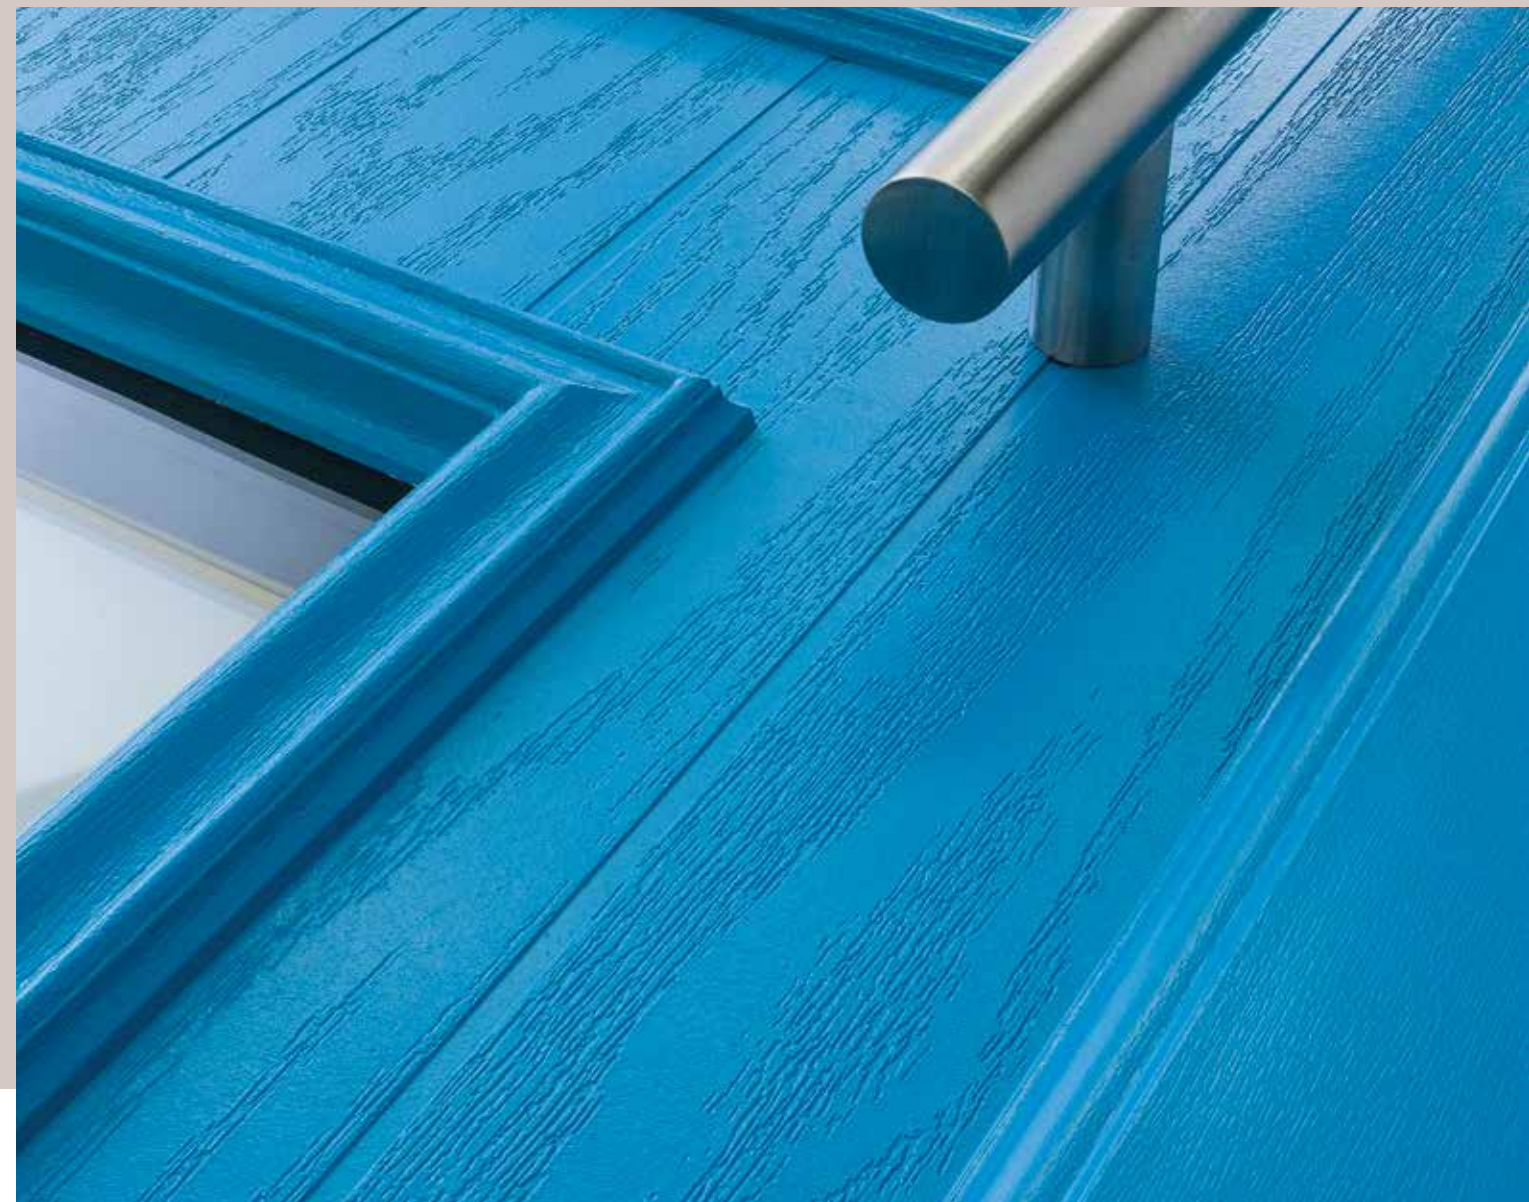

10 Year Anti-Bow Warranty

Exterior wooden doors can bow by up to 7mm when external and internal temperatures vary. Apeer doors are 60% thicker than other doors in the market and have a GRP and steel reinforced door sash with a double rebated construction. With 7 layers of interwoven fibreglass skins for enhanced strength and durability, Apeer Doors will always retain their shape and stay fully operational*.