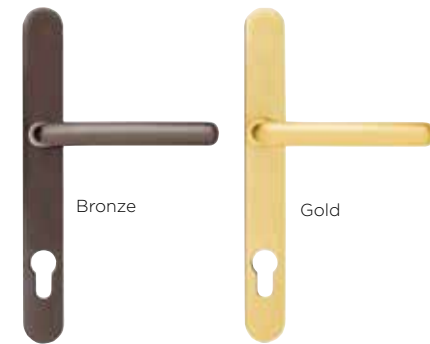

1800mm Bar Handle

1200mm Bar Handle

600mm Bar Handle

1500mm Square Bar Handle

1200mm Black Bar Handle

1200mm Black Square Bar Handle

1200mm Off-set Square Bar Handle

PREMIUM Forged Black Door Furniture

Push-in Letterplate

Door Pull

PREMIUM Pewter Door Furniture

Push-in Letterplate

Door Pull

Door Handles

Classic Lever Handles
(also available with split handle)

Classic Lever Pad Handles
(with split handle)