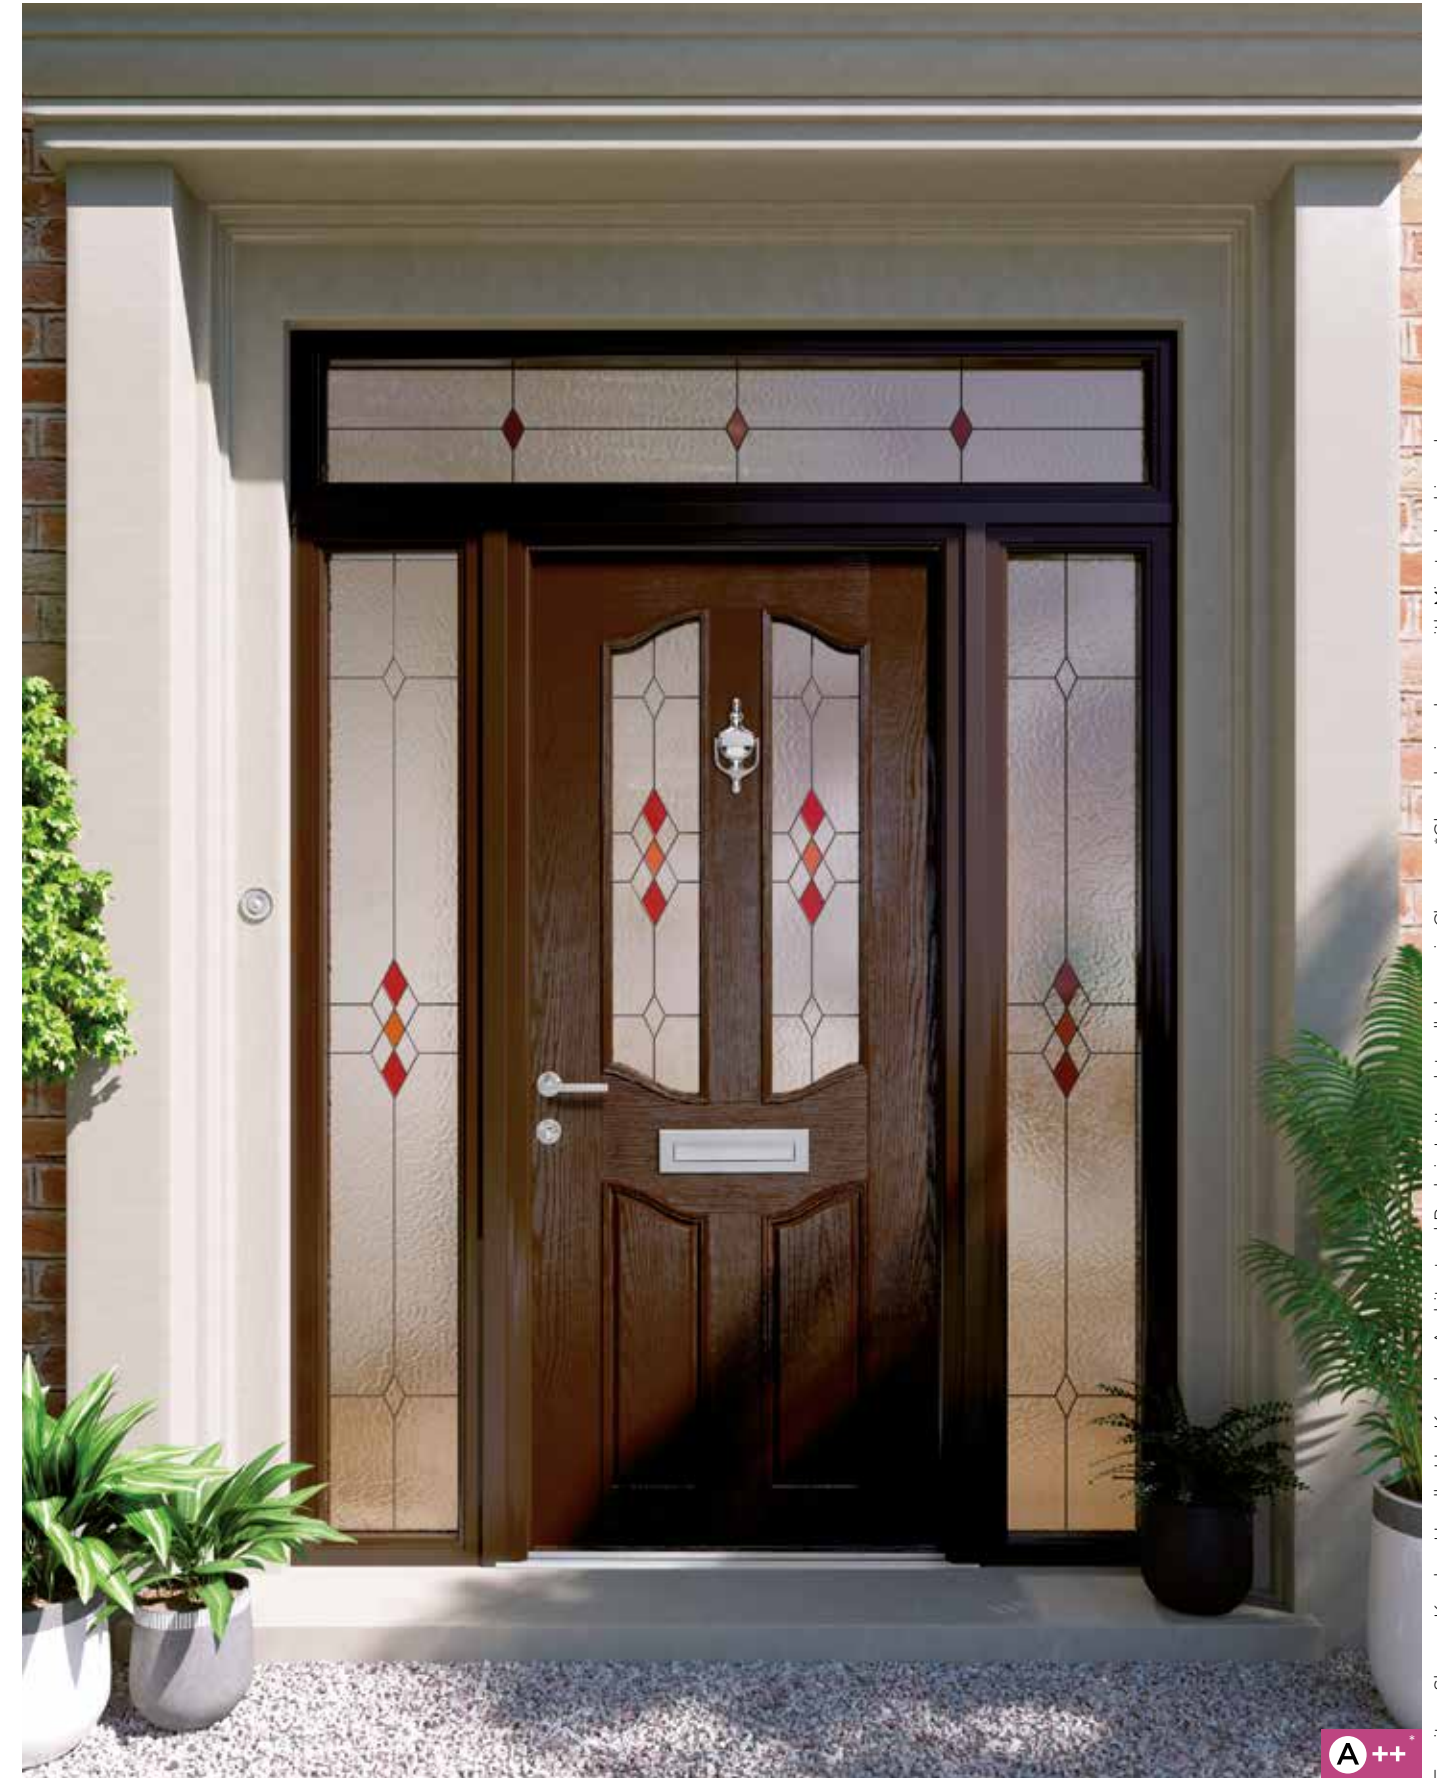

Portland

Door APL2, Glass LF517*
Shown in Rosewood

Furniture Shown: Karcher Handle, Urn Knocker, Architectural Push-in Letterplate all shown in Chrome. *Glass design shown with Minster backing glass.

A++

Every effort has been made to reproduce the colour of our Apeer doors and the coloured film in the decorative glass designs. However, printing constraints will give rise to some colour deviation. All Apeer 70mm doors are triple glazed as standard. Please note the grain on the GRP Apeer door does not replicate the grain on the frames as it is a PVC foil. Sidelight and toplight designs will depend on sidelight and toplight final sizes and may vary from design shown. Coloured film in glass designs is not an exact match to the door colour.