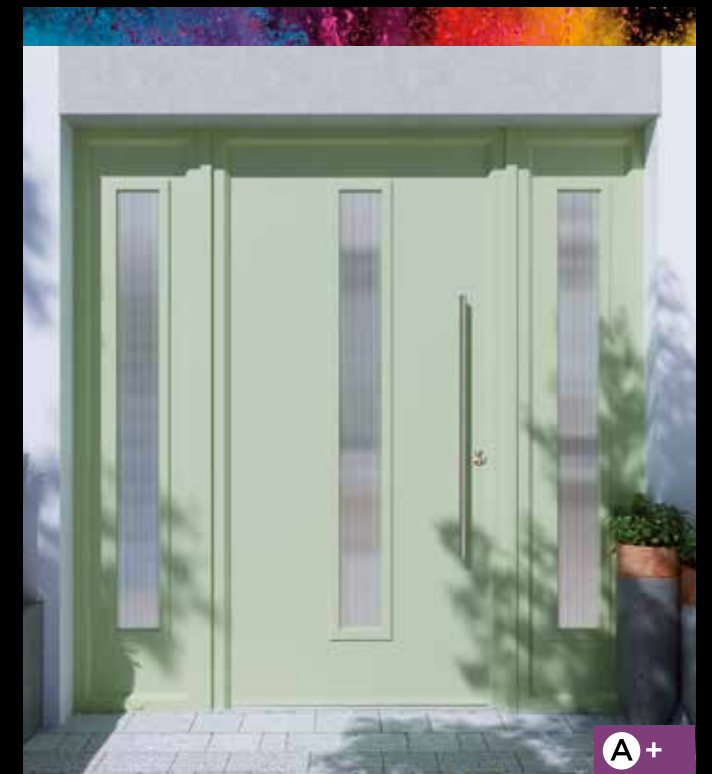

A+

Every effort has been made to reproduce the colour of our Apeer doors and the coloured film in the decorative glass designs. However, printing constraints will give rise to some colour deviation. All Apeer 70mm doors are triple glazed as standard. Please note the grain on the GRP Apeer door does not replicate the grain on the frames as it is a PVC foil. Glass designs shown in sidelights may vary depending on sidelight width. Coloured film in glass designs is not an exact match to the door colour.

RG glass designs are only available in the door styles shown and are not available on other door styles. Matching fully glazed sidelights are not available for RG glass, some RG glass is available with matching side panels. There is no choice of backing glass with RG glass. RG glass is only available as shown and cannot be changed by Apeer.