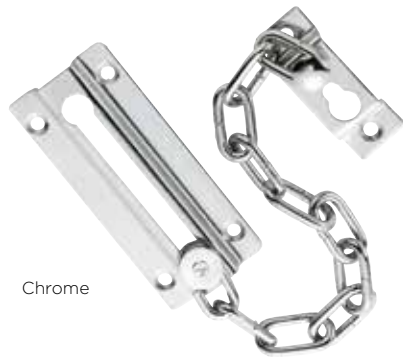

Available in:
Antique Black
Black
Bronze
Chrome
Gold
Satin Silver

Chrome

Butt hinges are available in Gold, White, Chrome and Brown

BACKING GLASS OPTIONS

All of the door designs (except RG glass codes) featured throughout the brochure can be backed with a range of obscure glass to suit all requirements for energy efficiency, safety and privacy. This is our standard range but we can offer more styles upon request. Please note there may be an additional charge for non standard obscure glass patterns. There is no choice of backing glass for any of the RG glass code designs shown.