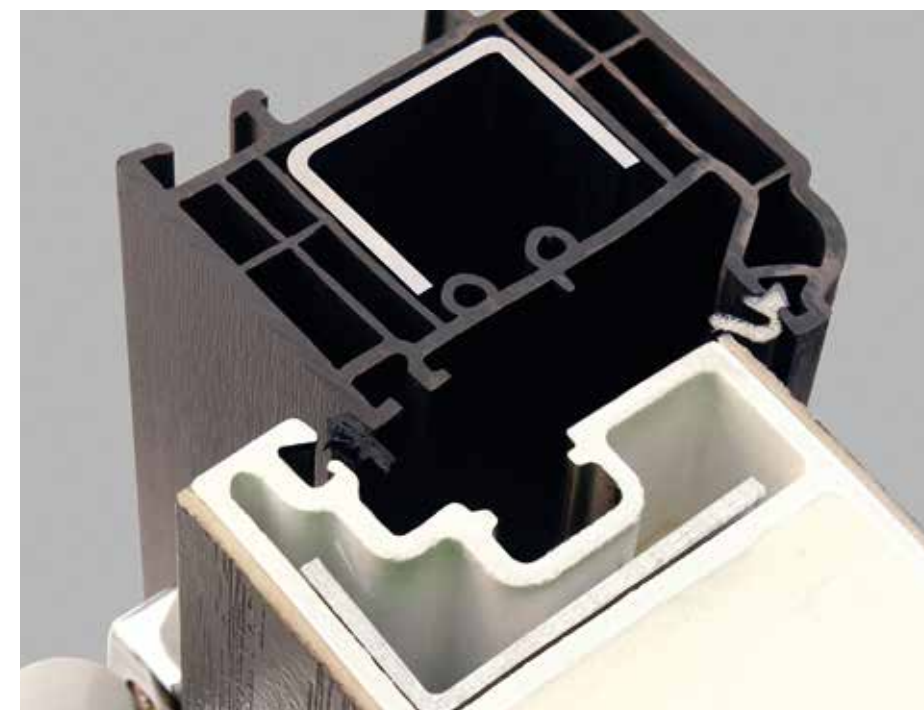

Our doors are at their best when the weather is at its worst.

For all you know, it could be blowing a gale outside, lashing rain or hailstones. Maybe all three at once. But you can't hear the wind's howl or feel the temperature drop. That's because you have an Apeer front door. Triple glazed, double rebated and twice the thickness of most others, it effortlessly keeps mother nature's wildest tantrums at bay.

VIRTUALLY AIRTIGHT

Our double sealed rebate is virtually airtight by creating an internal secondary seal.

EXTRA INSULATION

Along with our 70mm super-strong, highly insulating polyurethane core, glass elements are triple glazed for extra insulation. We can even gas-fill them for improved thermal performance.

GOOD FOR THE PLANET. EVEN BETTER FOR YOUR WALLET.

Having one of the world's most energy efficient doors is a smart decision for wise heads. Sealing heat in while keeping cold out, they are A++ Rated by independent testers and far exceed the industry benchmark. By keeping more heat in your home, you'll keep more cash in your wallet.