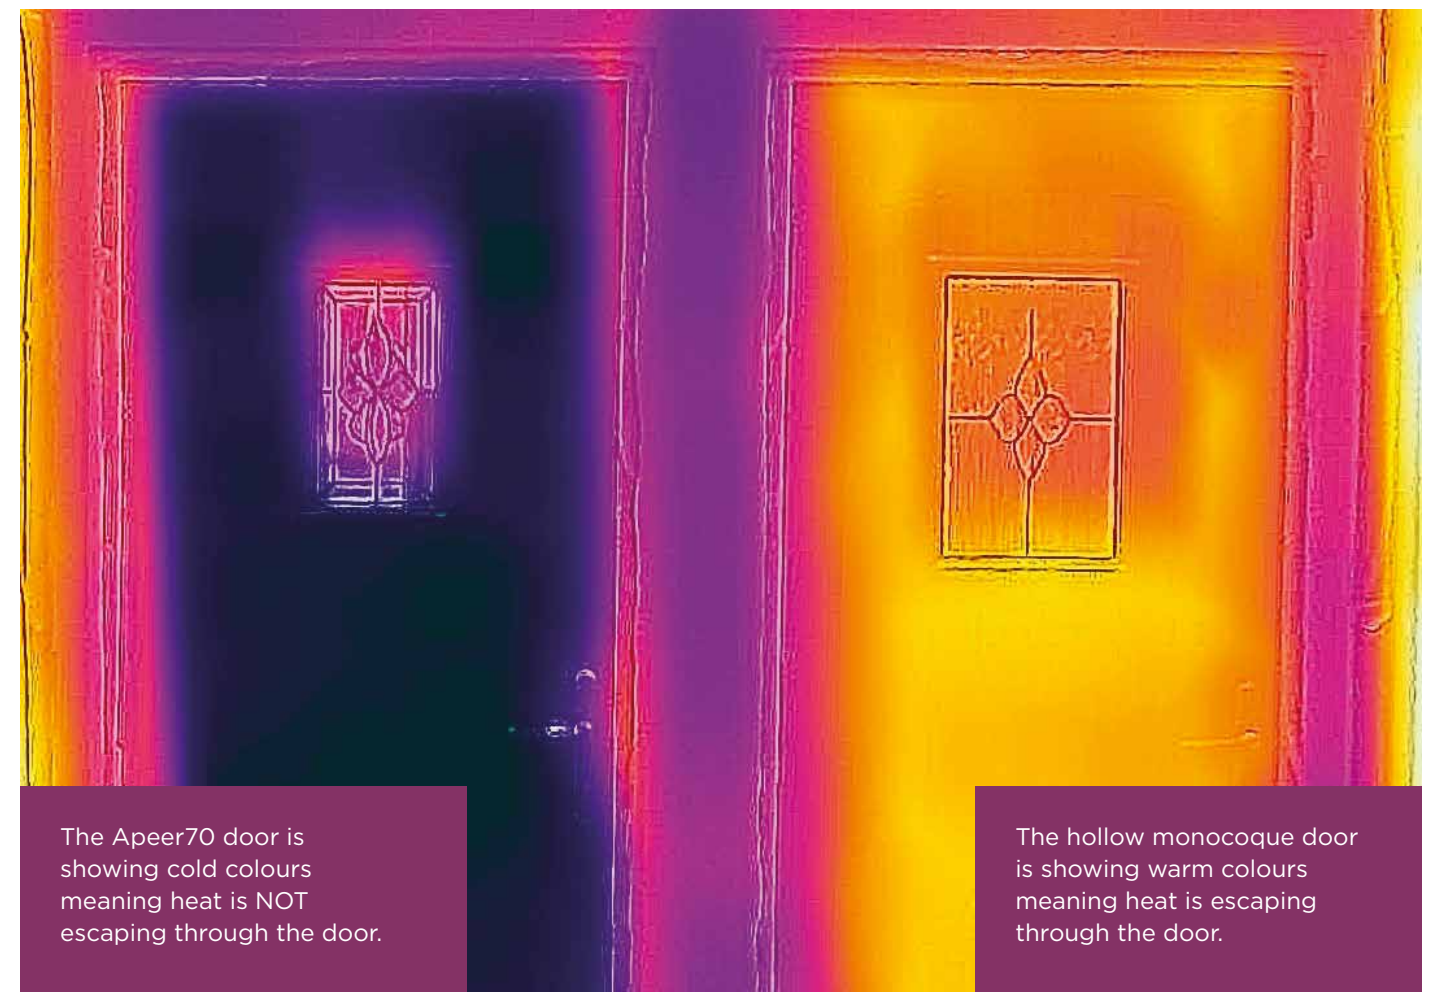

Double sealed rebate creates an internal secondary seal

Door and frame set are 98mm thick

Super insulating Thermafill® Core

Triple glazing with gas filled spaces

Scan the QR code to see the test reports and all Apeer accreditations.