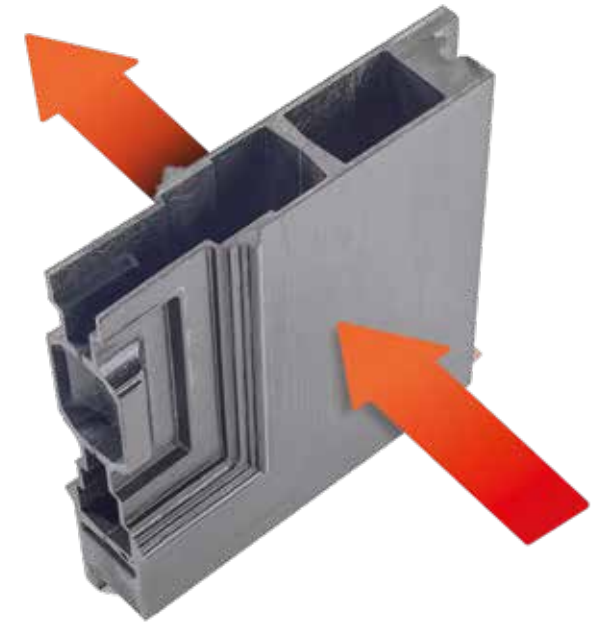

A hollow monocoque door has high heat loss

Heat is lost through the door to the outside