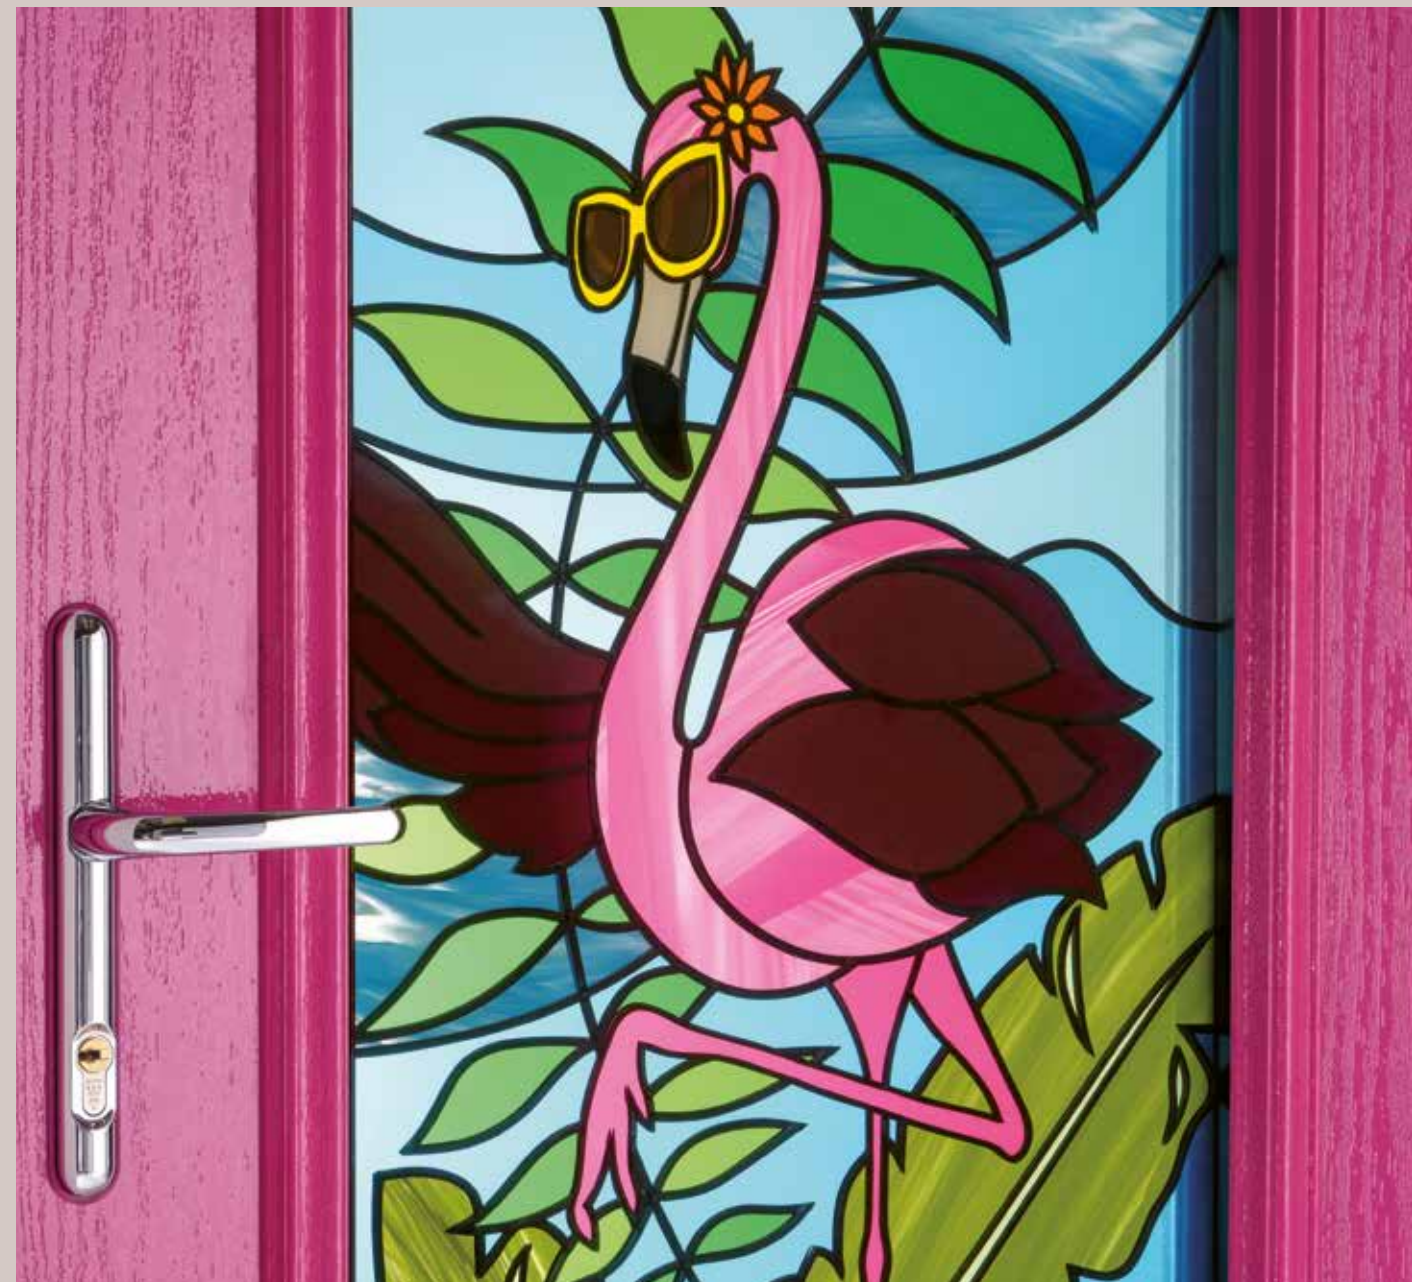

The glass has been designed by our inhouse glass designers specifically for this collection and any imprints on the film are a natural part of the handcrafted process.

Bespoke Colours

Your front door is the focal point of your home's façade. But it's more than just an entrance. It speaks to the world on your behalf. It reflects your personality and stands for the same things you do.

Outer frame and glazing trim are shown in Standard White.

Glass design is lead and coloured film

Fabulous Flamingo

We pride ourselves on the creativity of our amazing glazing artisans. Send us your dream glass design and we'll do our best to make your dream a reality.