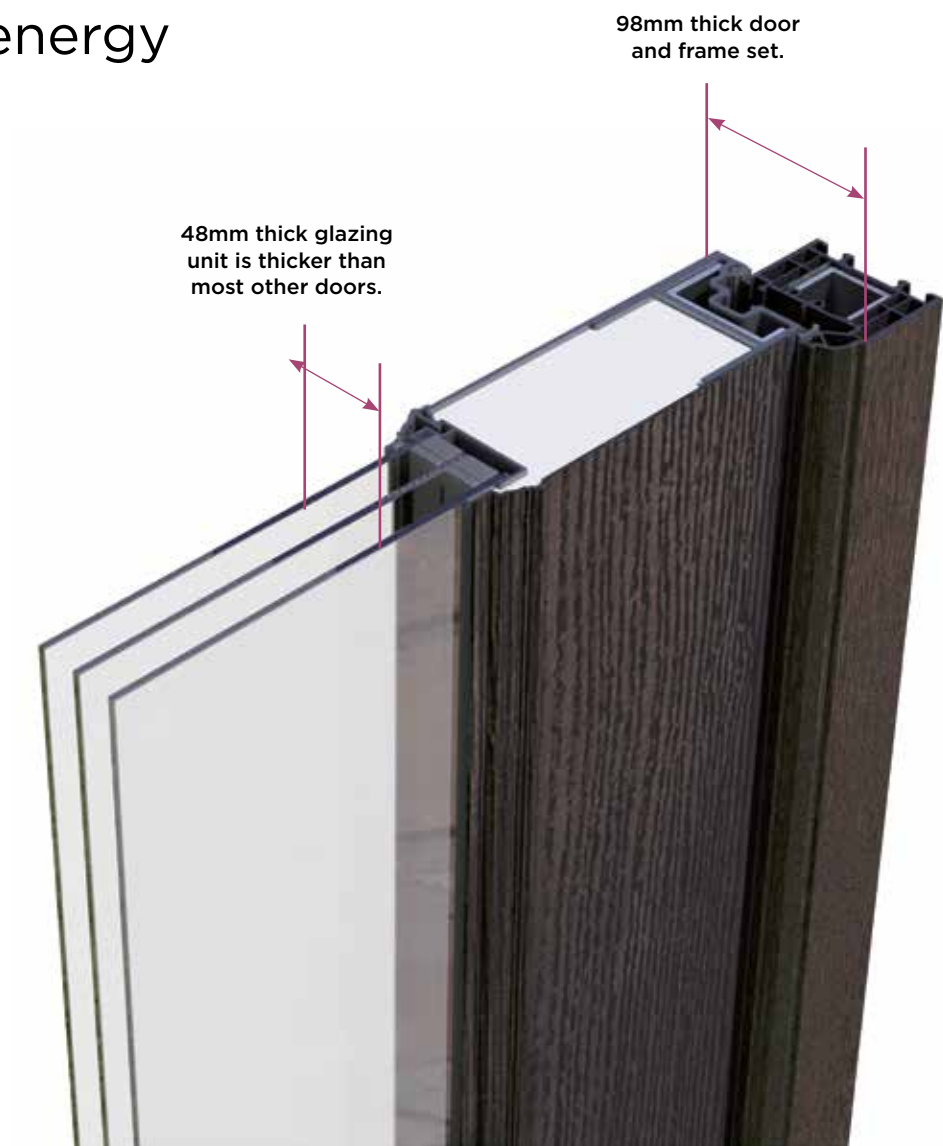

A++ doors are an optional upgrade. To achieve **A++** we place a sheet of low emissivity, energy saving Low E Glass either side of our triple glazing unit, with our decorative glass in the middle. Note obscure glass is not available in A++ doors