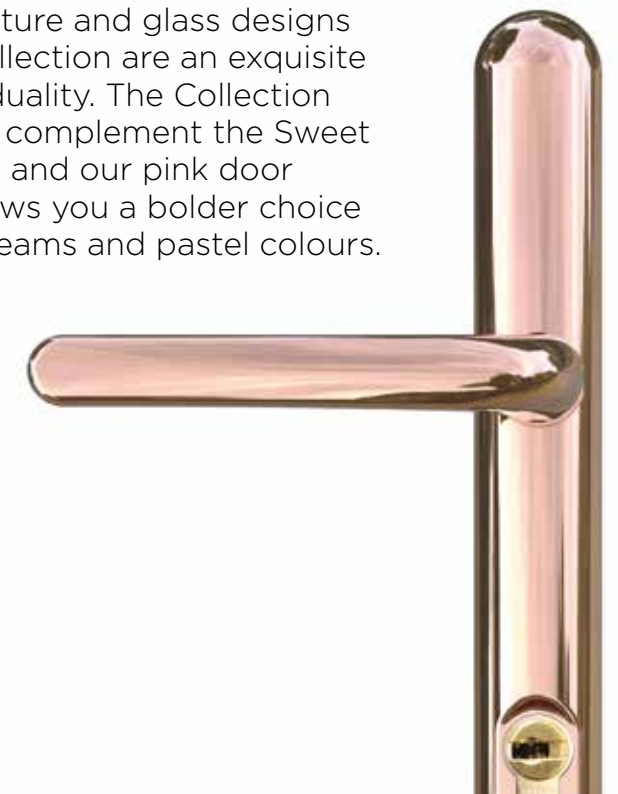

Alderaan French Door Style

Door ACDV2 French doors, Glass RG168, Sidelight Glass SB27, Shown in Black

Hinge bolts are not available on French doors.

French doors are not available in certain styles

Furniture Shown: Chrome Handles, SB27 Clear visible border is 25mm

A++

*Our exclusive, energy efficient A++ rating is an optional upgrade on the door only and is not available with obscure backing glass.

Furniture Shown: Sweet Handle, Sweet Knocker, Sweet Letterplate all shown in Rose Gold. *Glass design shown with Minster backing glass.

ROSE GOLD COLLECTION

Distinctively different and fabulously on-trend, the door furniture and glass designs in our Rose Gold Collection are an exquisite expression of individuality. The Collection has been created to complement the Sweet door furniture range and our pink door shades, but also allows you a bolder choice when paired with creams and pastel colours.