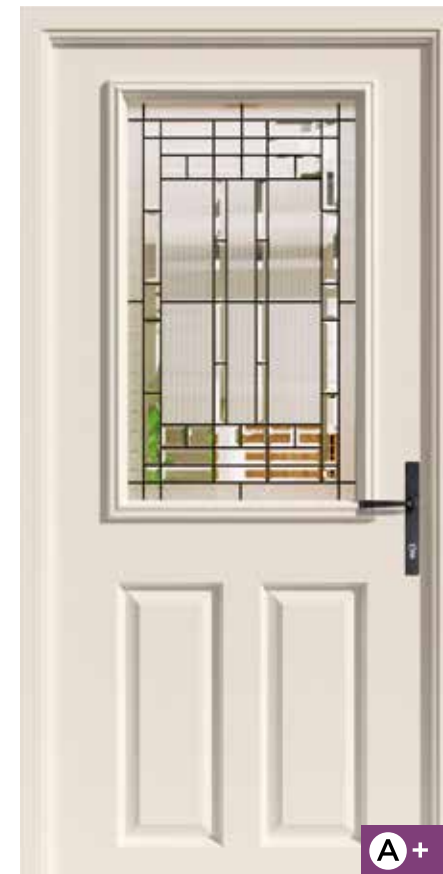

Available width up to 1087mm

Glass Code RG181
Colour Cream