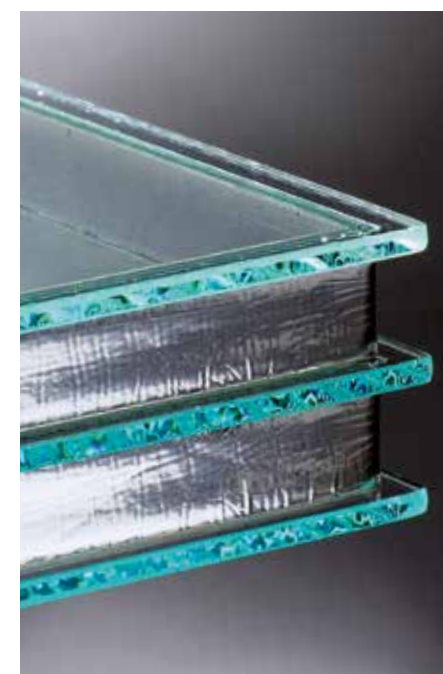

EXTRA INSULATION

Along with our 70mm super-strong, highly insulating polyurethane core, glass elements are triple glazed for extra insulation. We can even gas-fill them for improved thermal performance.

Glazed units are also available with Low E glass and can be gas filled to offer improved thermal performance. *Low E glass is only available in clear.

GOOD FOR THE PLANET. EVEN BETTER FOR YOUR WALLET.

Having one of the world's most energy efficient doors is a smart decision for wise heads. Sealing heat in while keeping cold out, they are A++ Rated by independent testers and far exceed the industry benchmark. By keeping more heat in your home, you'll keep more cash in your wallet.